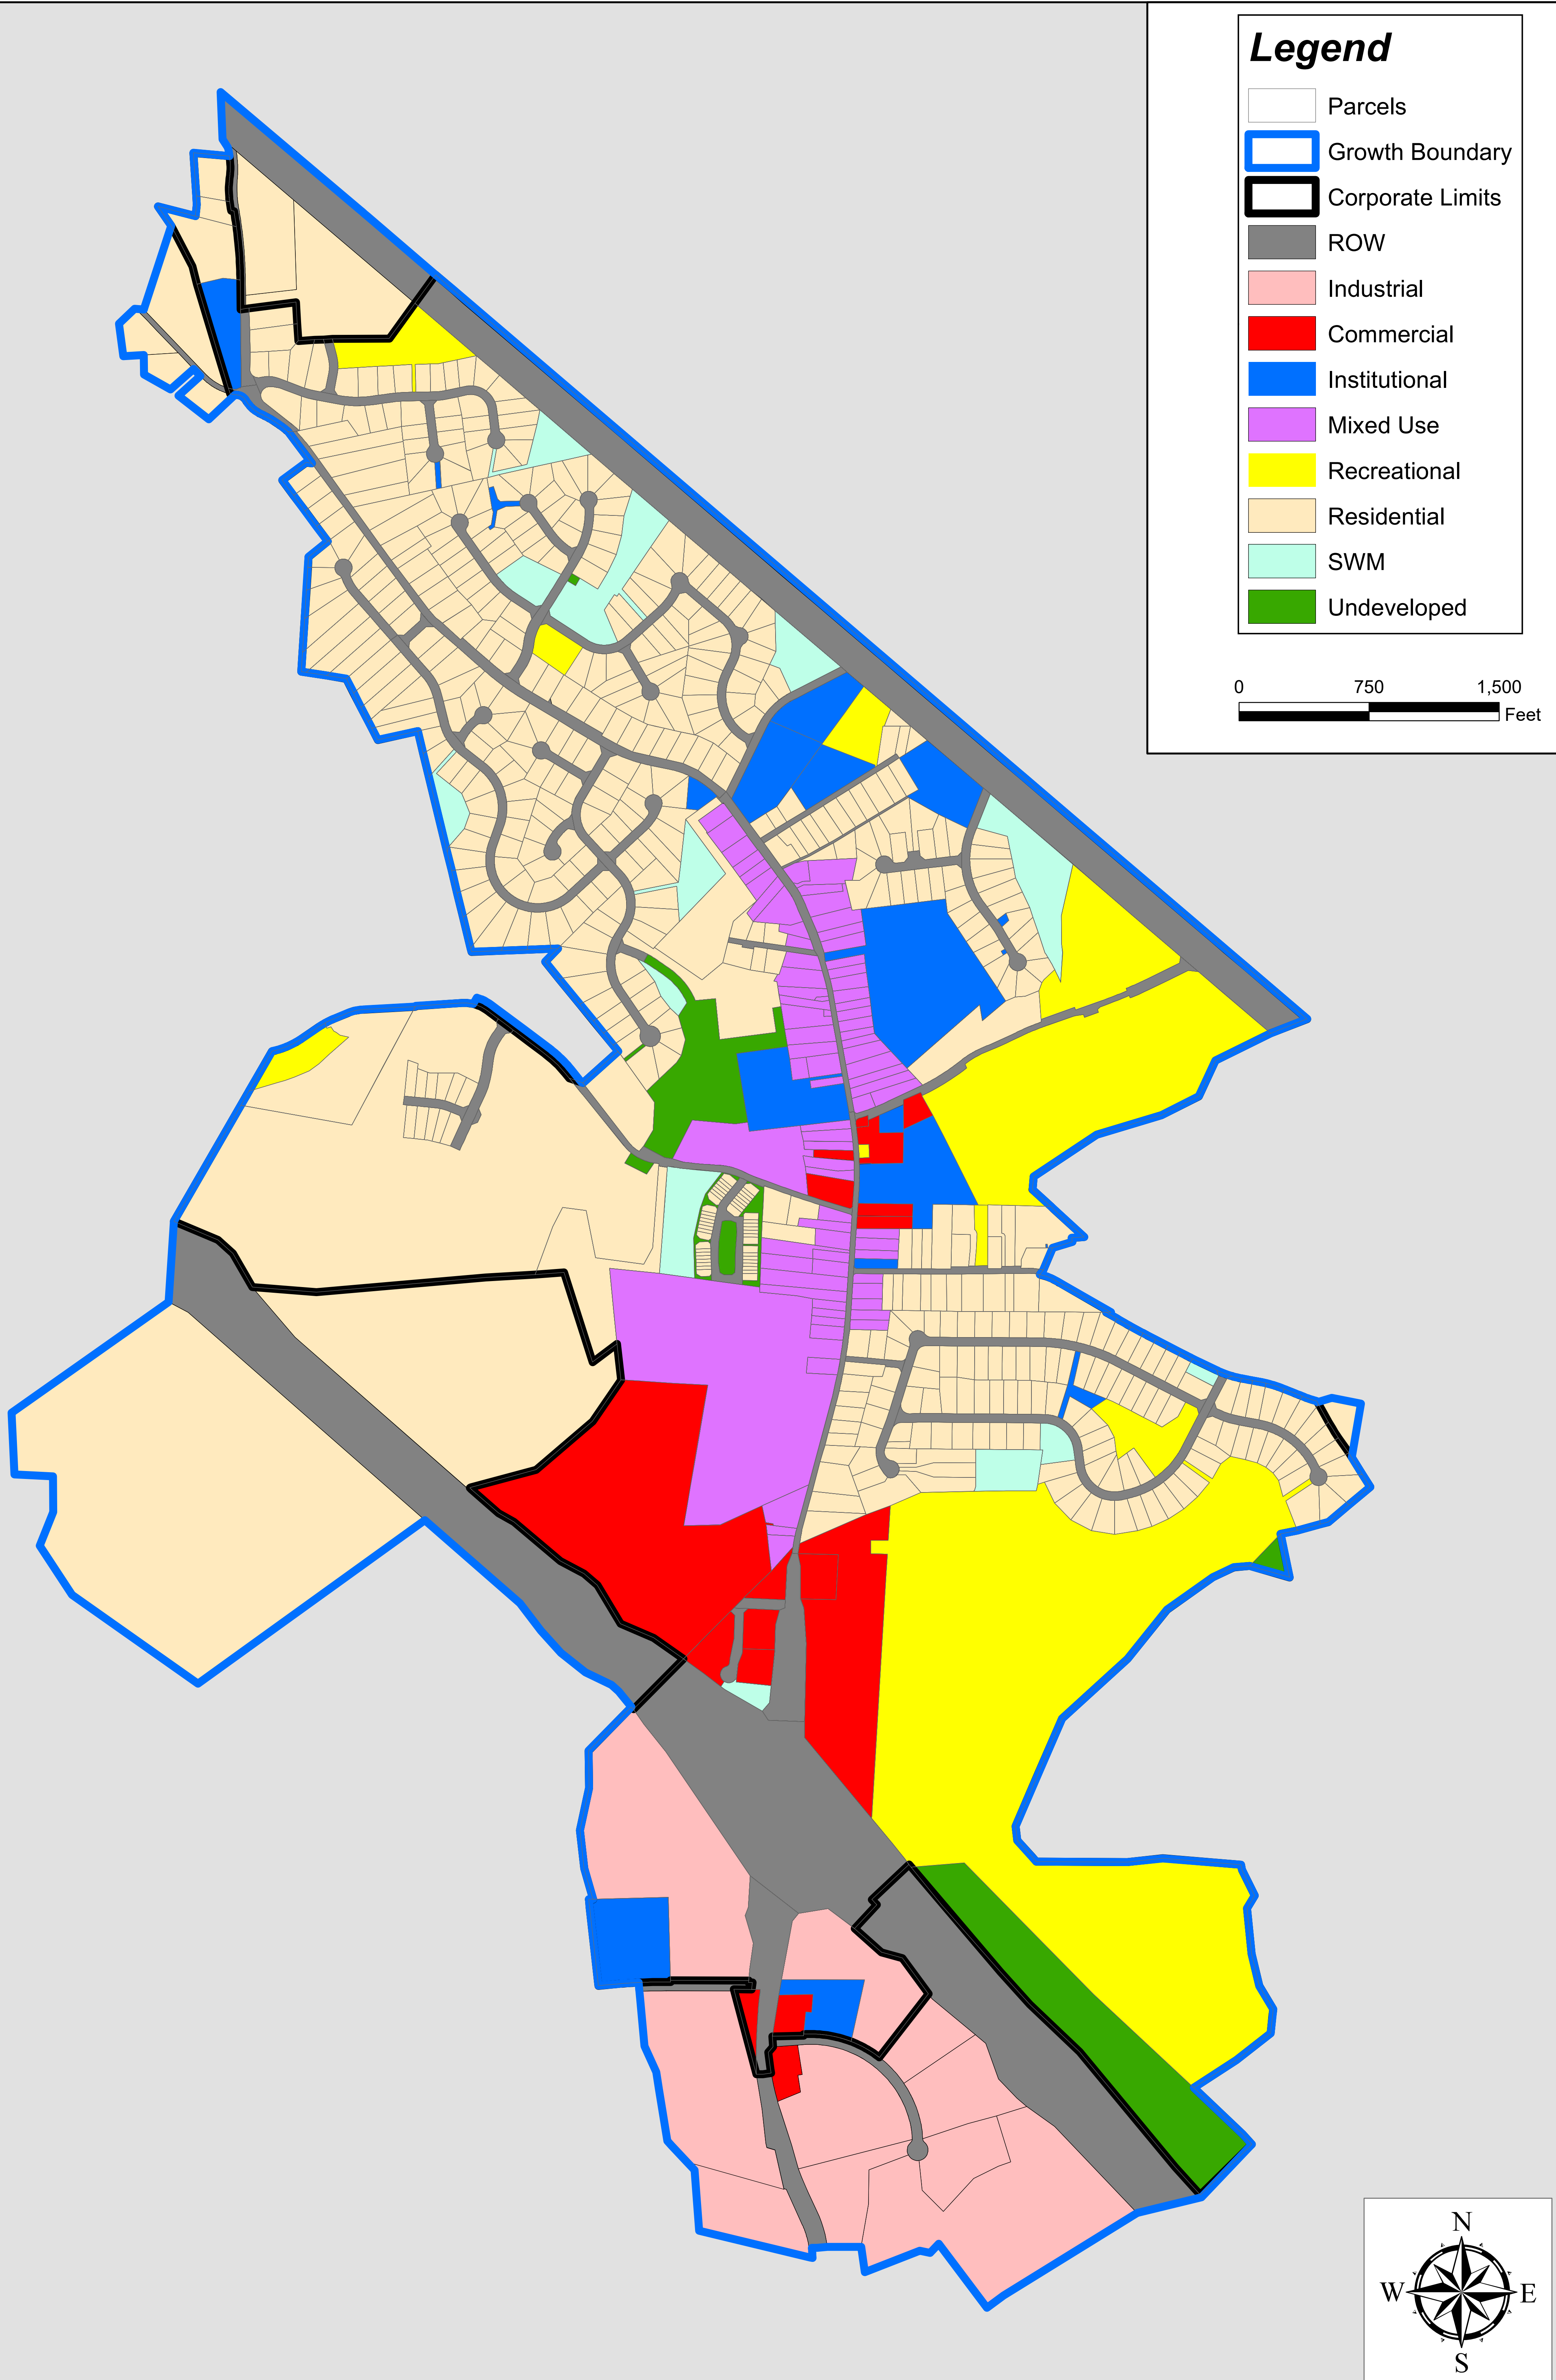

# Myersville Comprehensive Land Use

**Legend**

- Parcels
- Growth Boundary
- Corporate Limits
- ROW
- Industrial
- Commercial
- Institutional
- Mixed Use
- Recreational
- Residential
- SWM
- Undeveloped