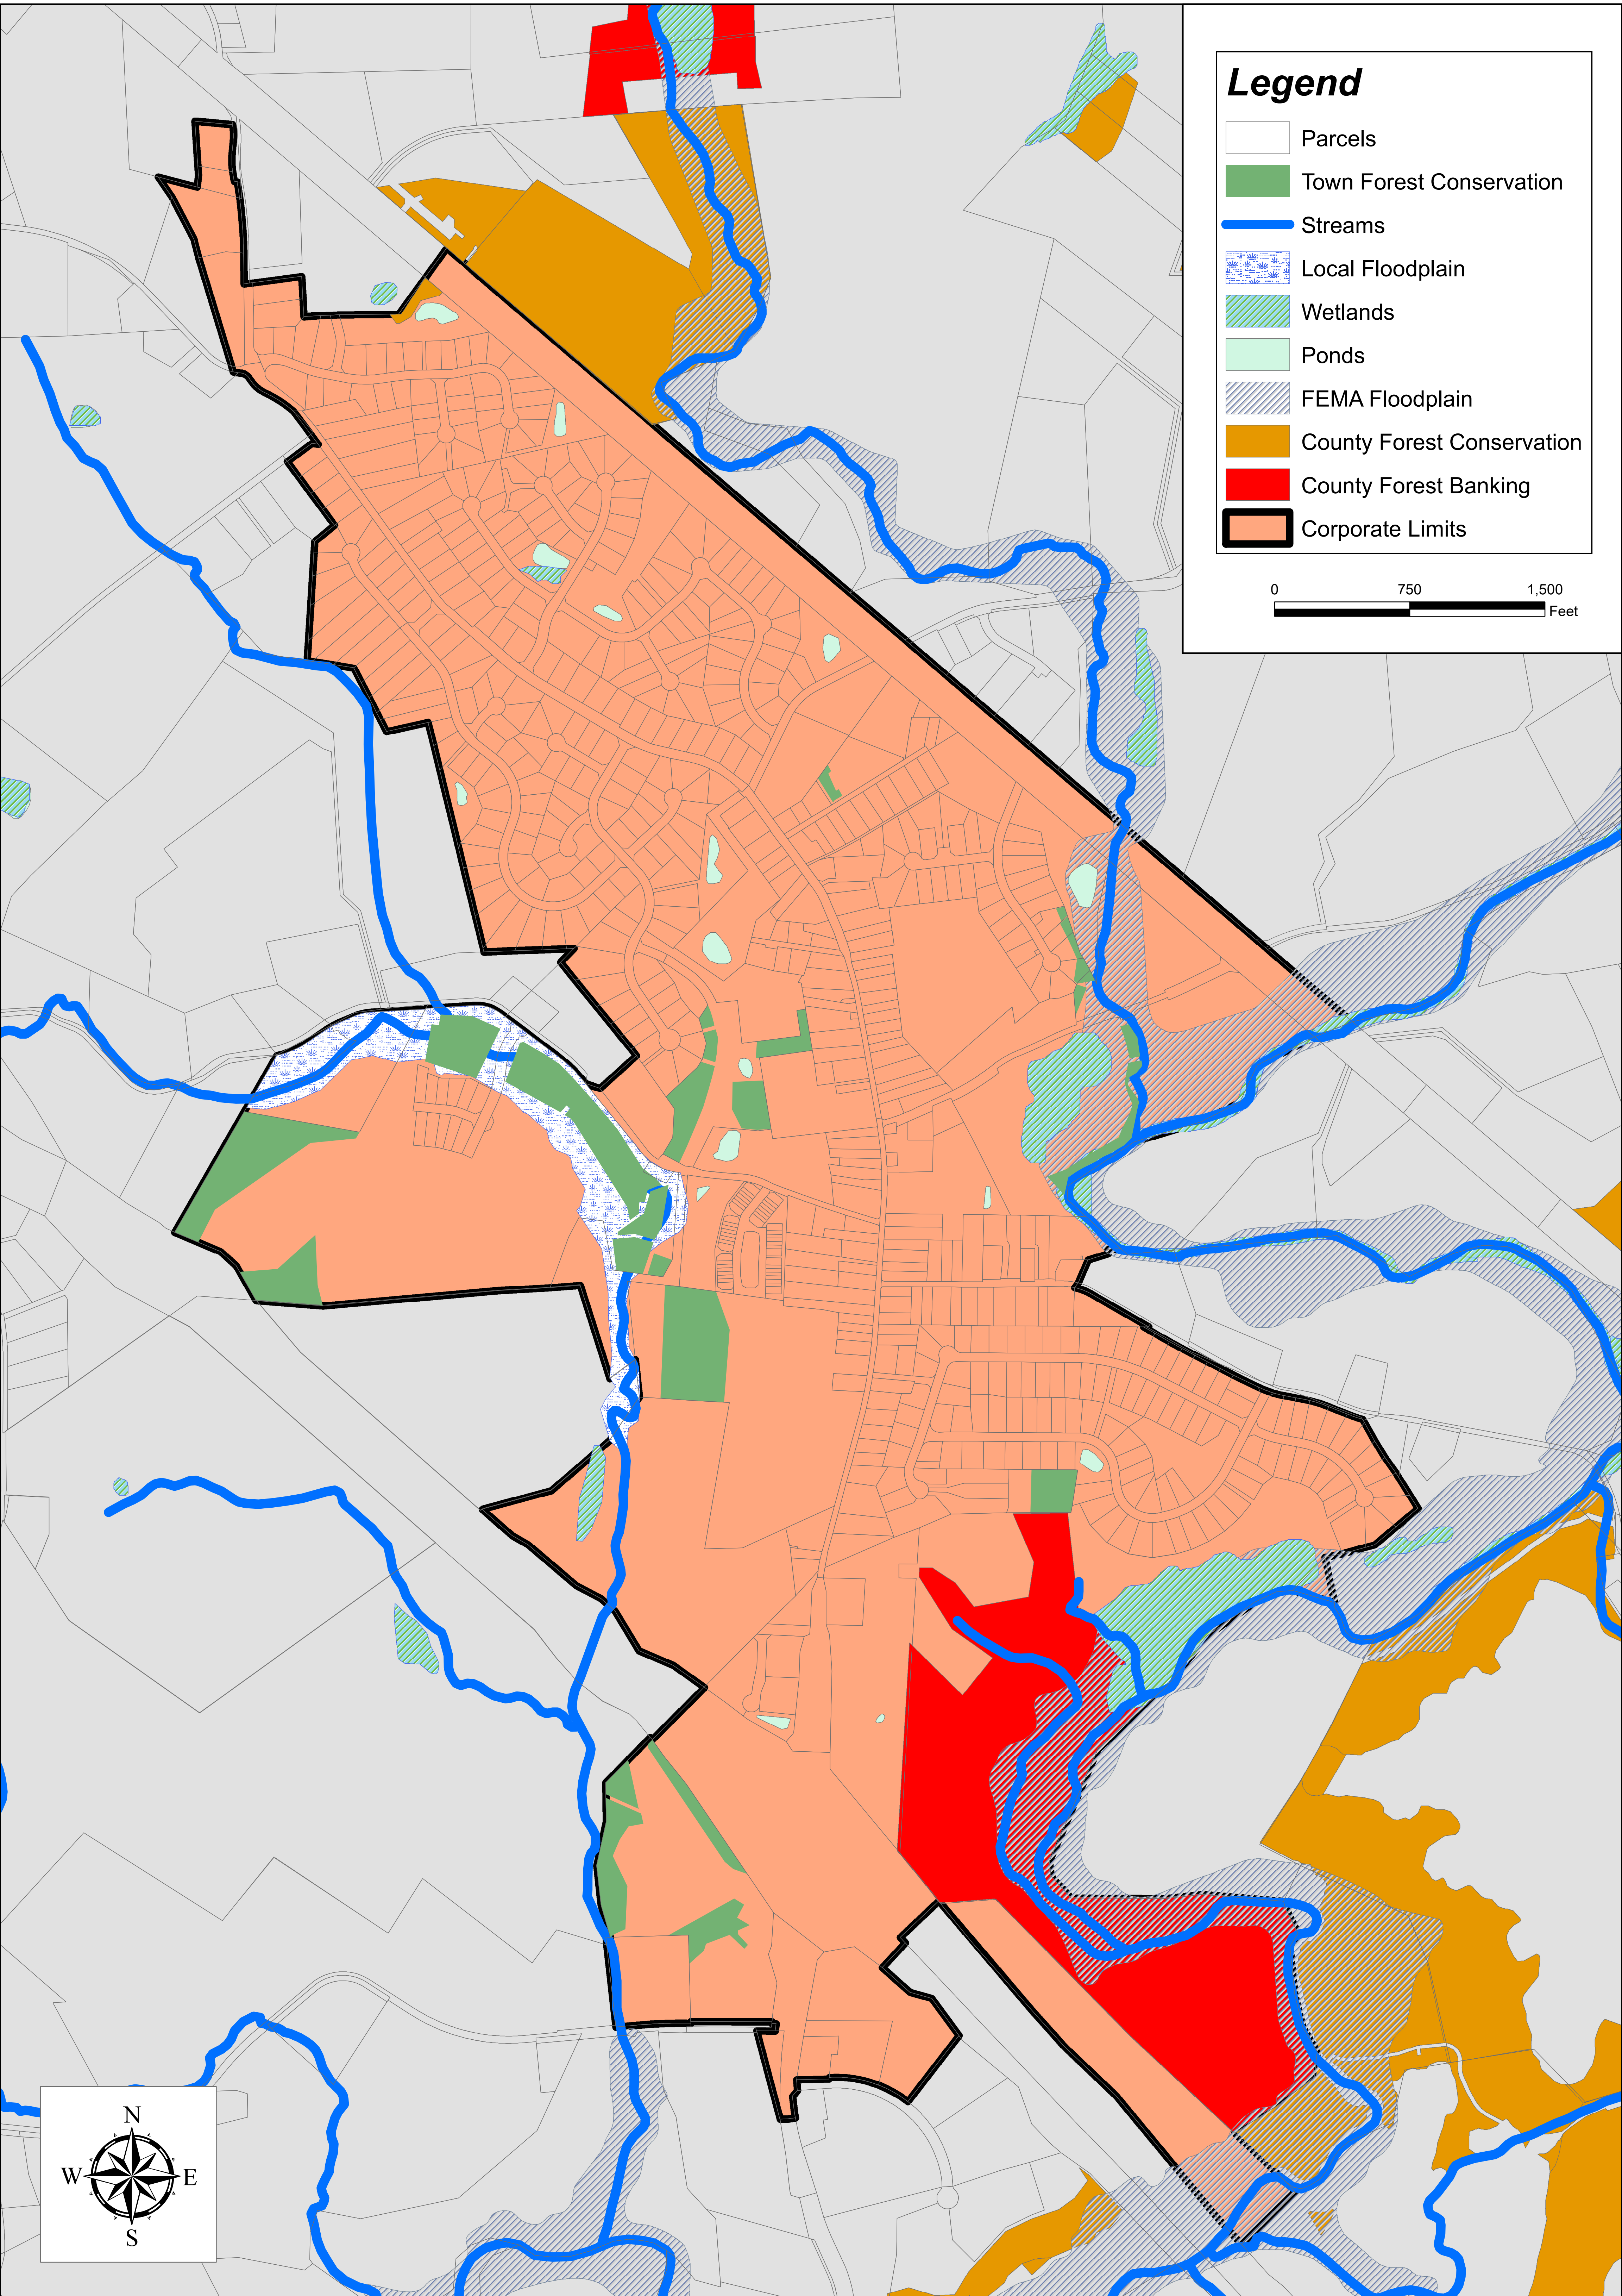

# Myersville Environmental Features

## Legend

- Parcels
- Town Forest Conservation
- Streams
- Local Floodplain
- Wetlands
- Ponds
- FEMA Floodplain
- County Forest Conservation
- County Forest Banking
- Corporate Limits

0 750 1,500 Feet