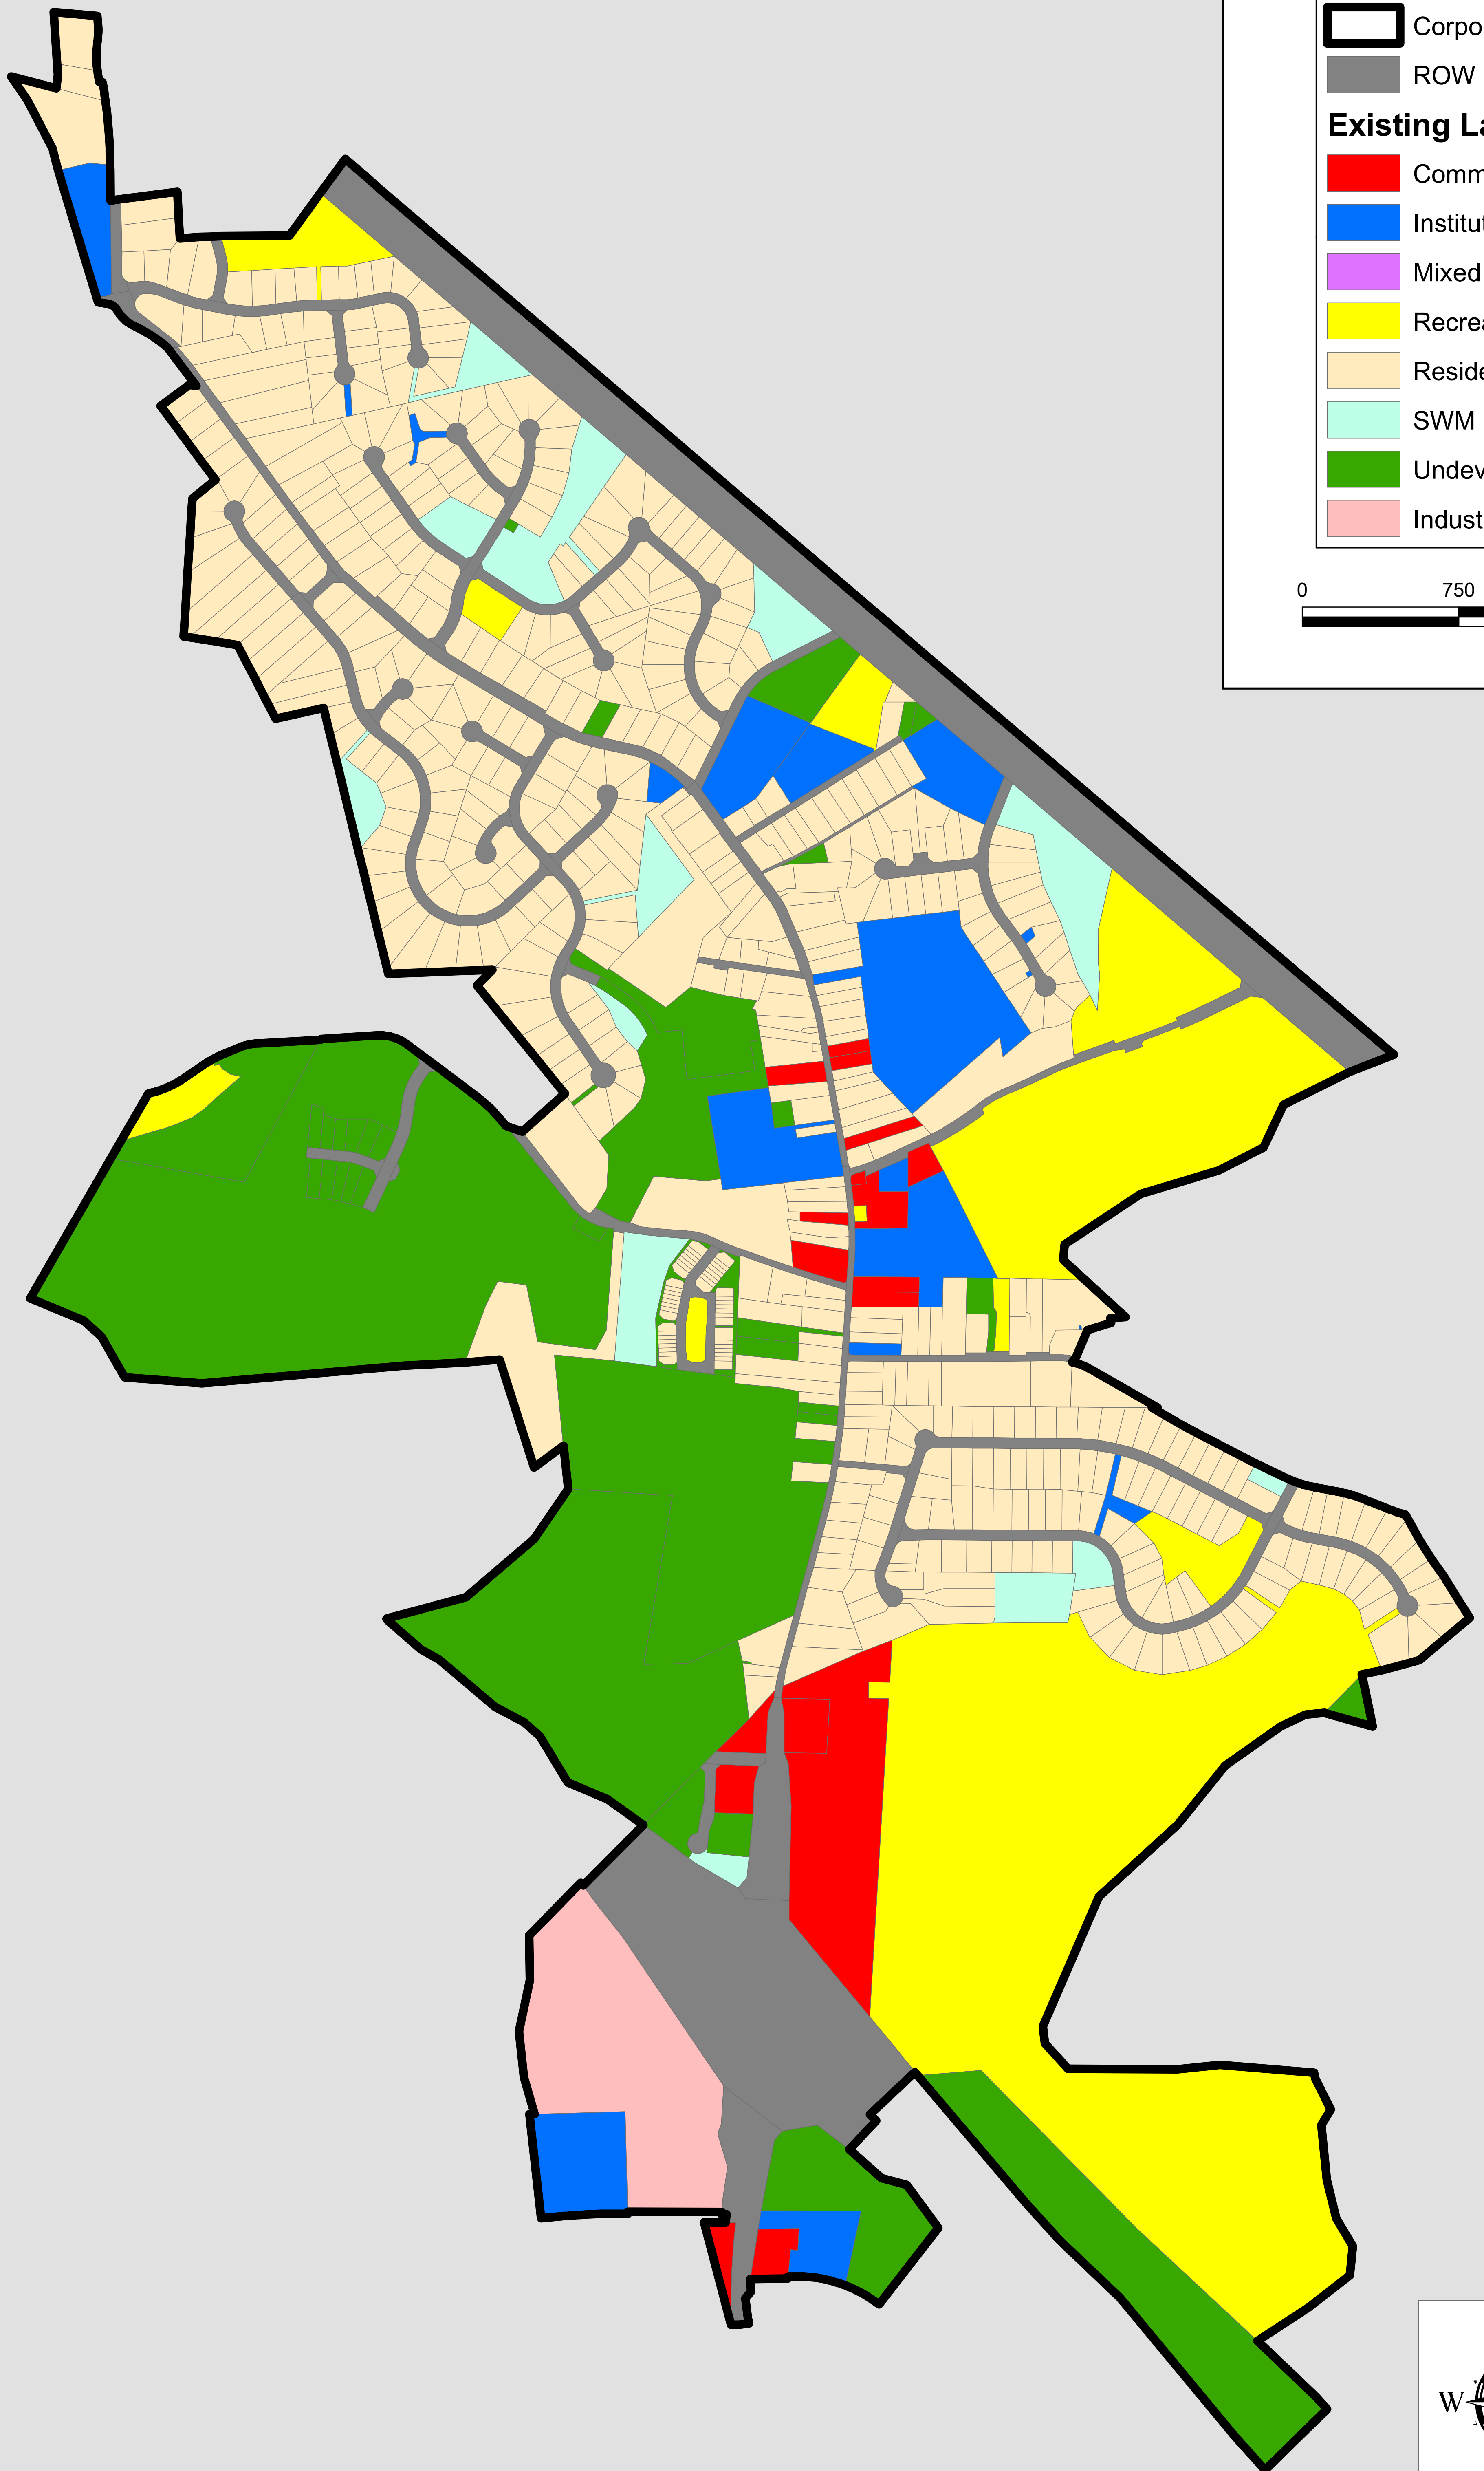

# Myersville Existing Land Use

**Legend**

- Corporate Limits
- ROW
- Existing Land Use**
- Commercial
- Institutional
- Mixed Use
- Recreational
- Residential
- SWM
- Undeveloped
- Industrial