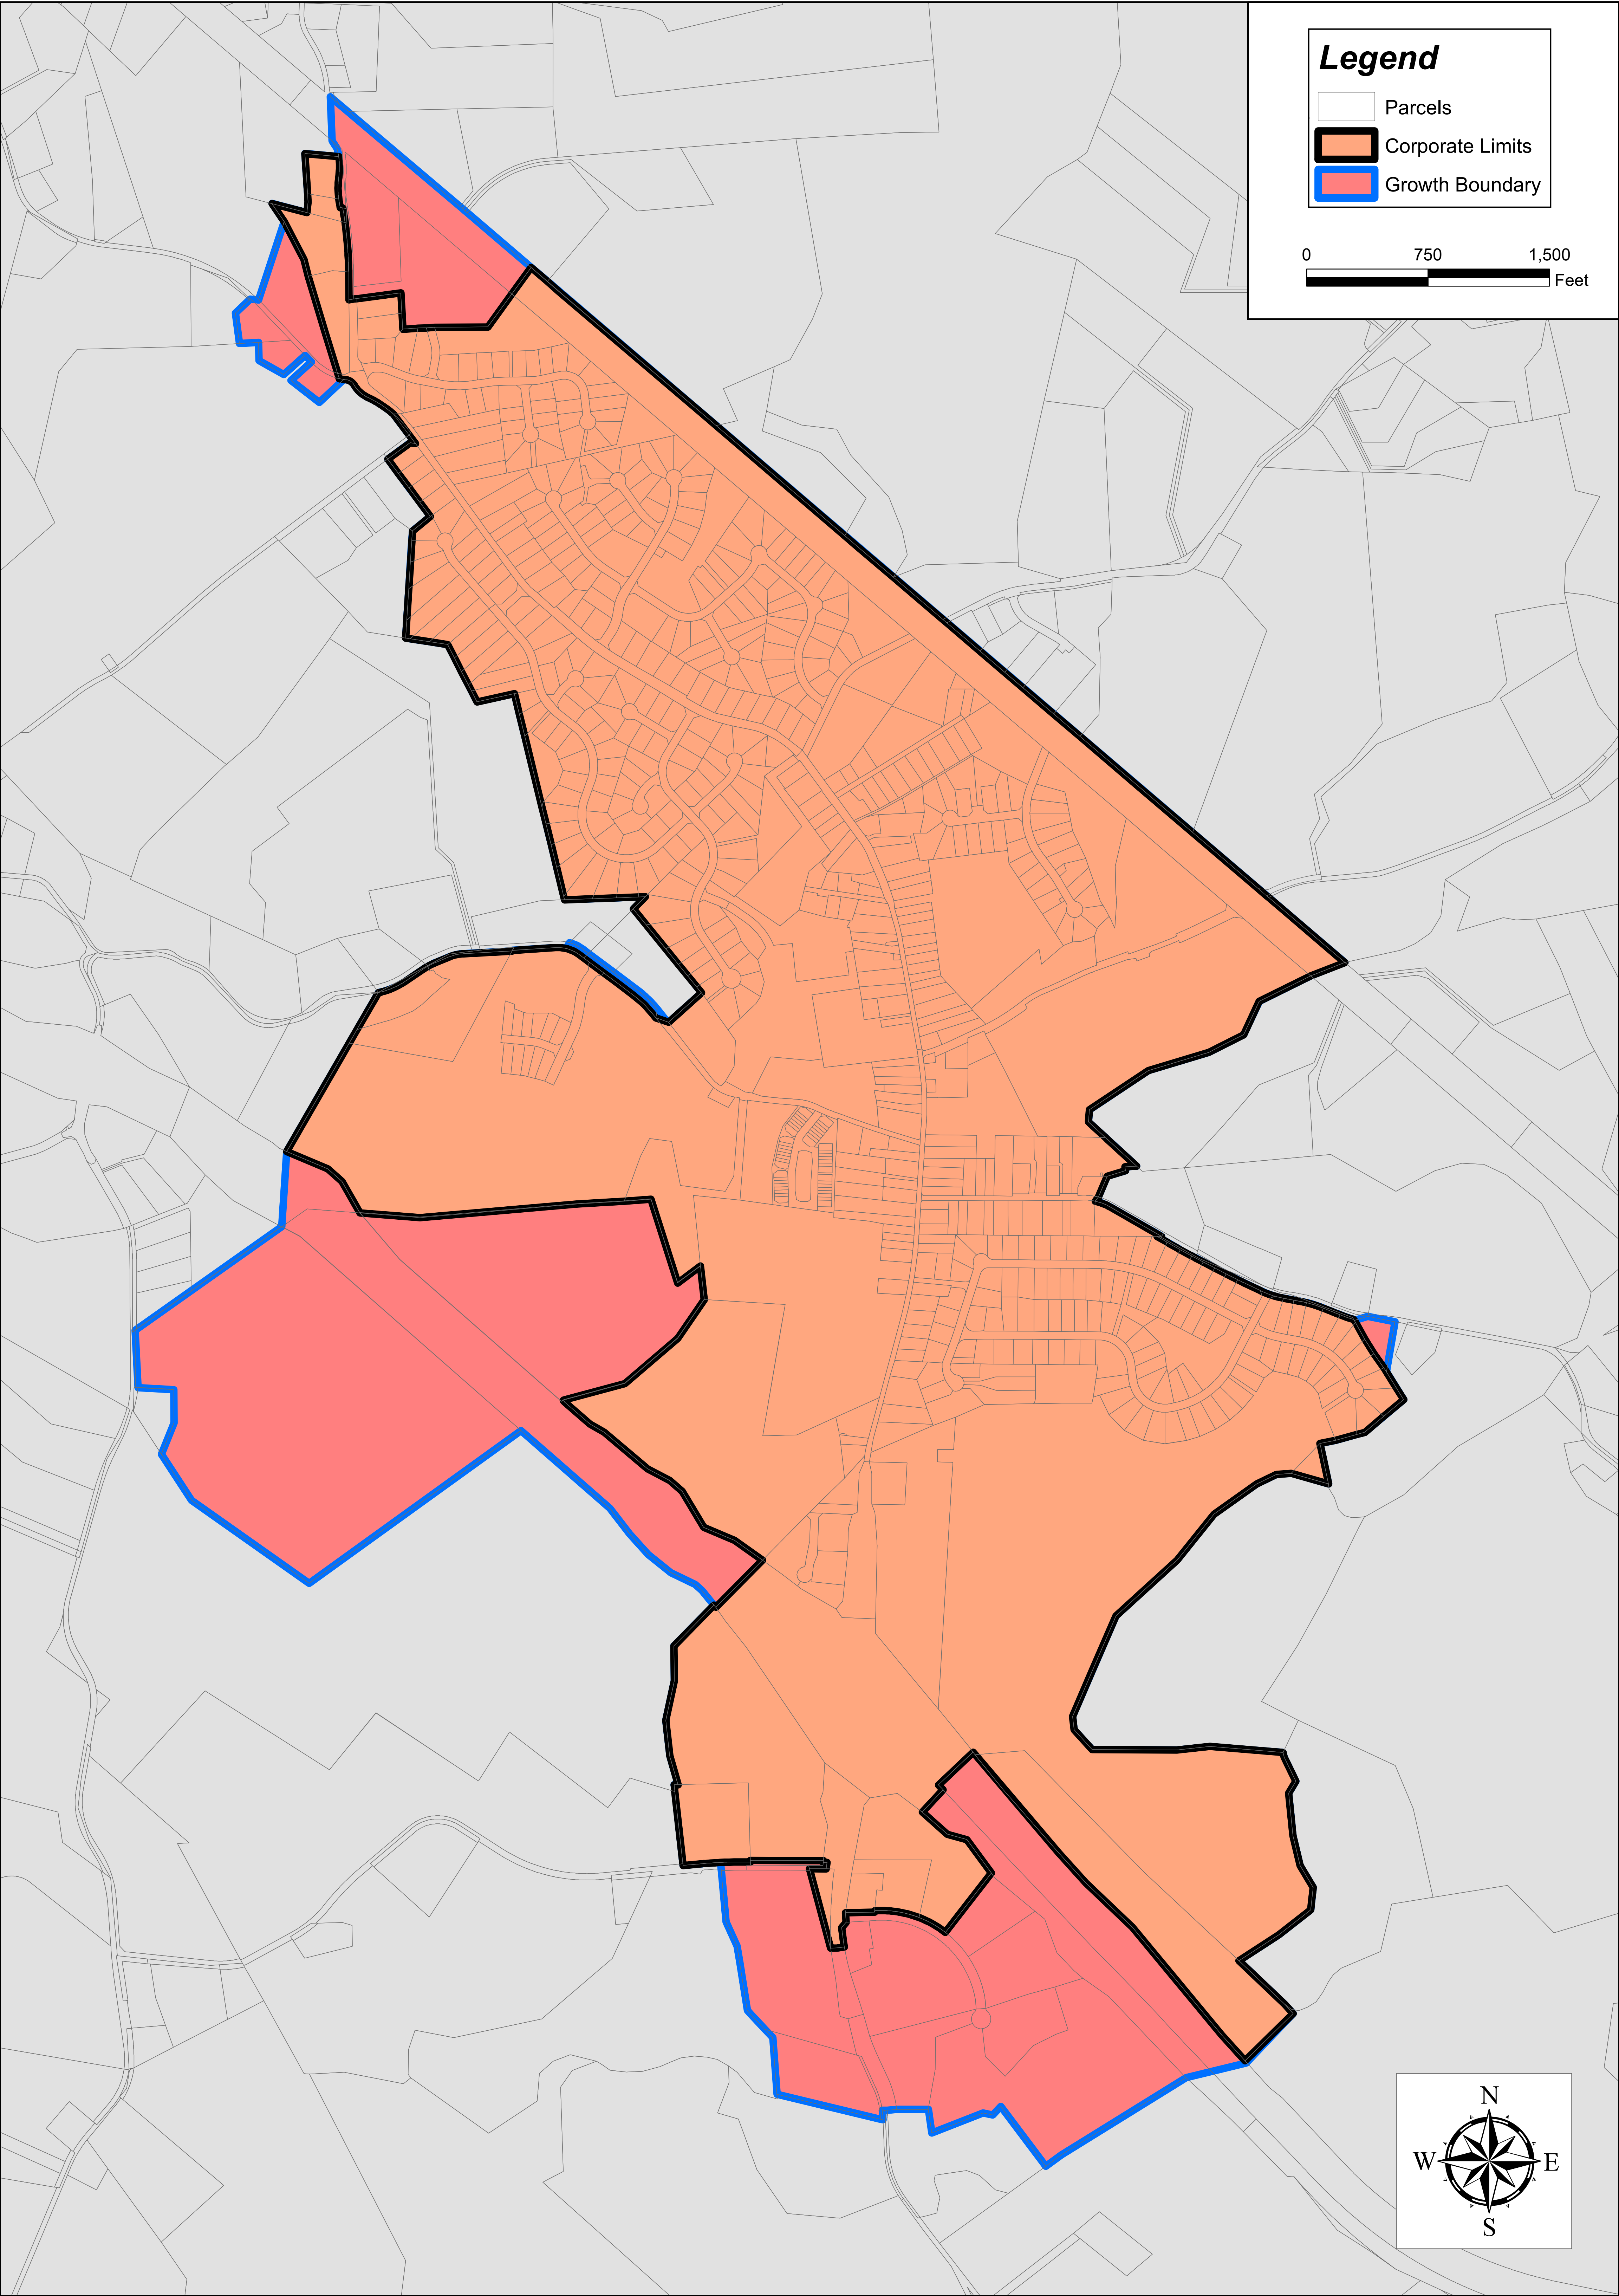

Myersville Growth Boundary

Legend

- Parcels
- Corporate Limits
- Growth Boundary

0 750 1,500 Feet