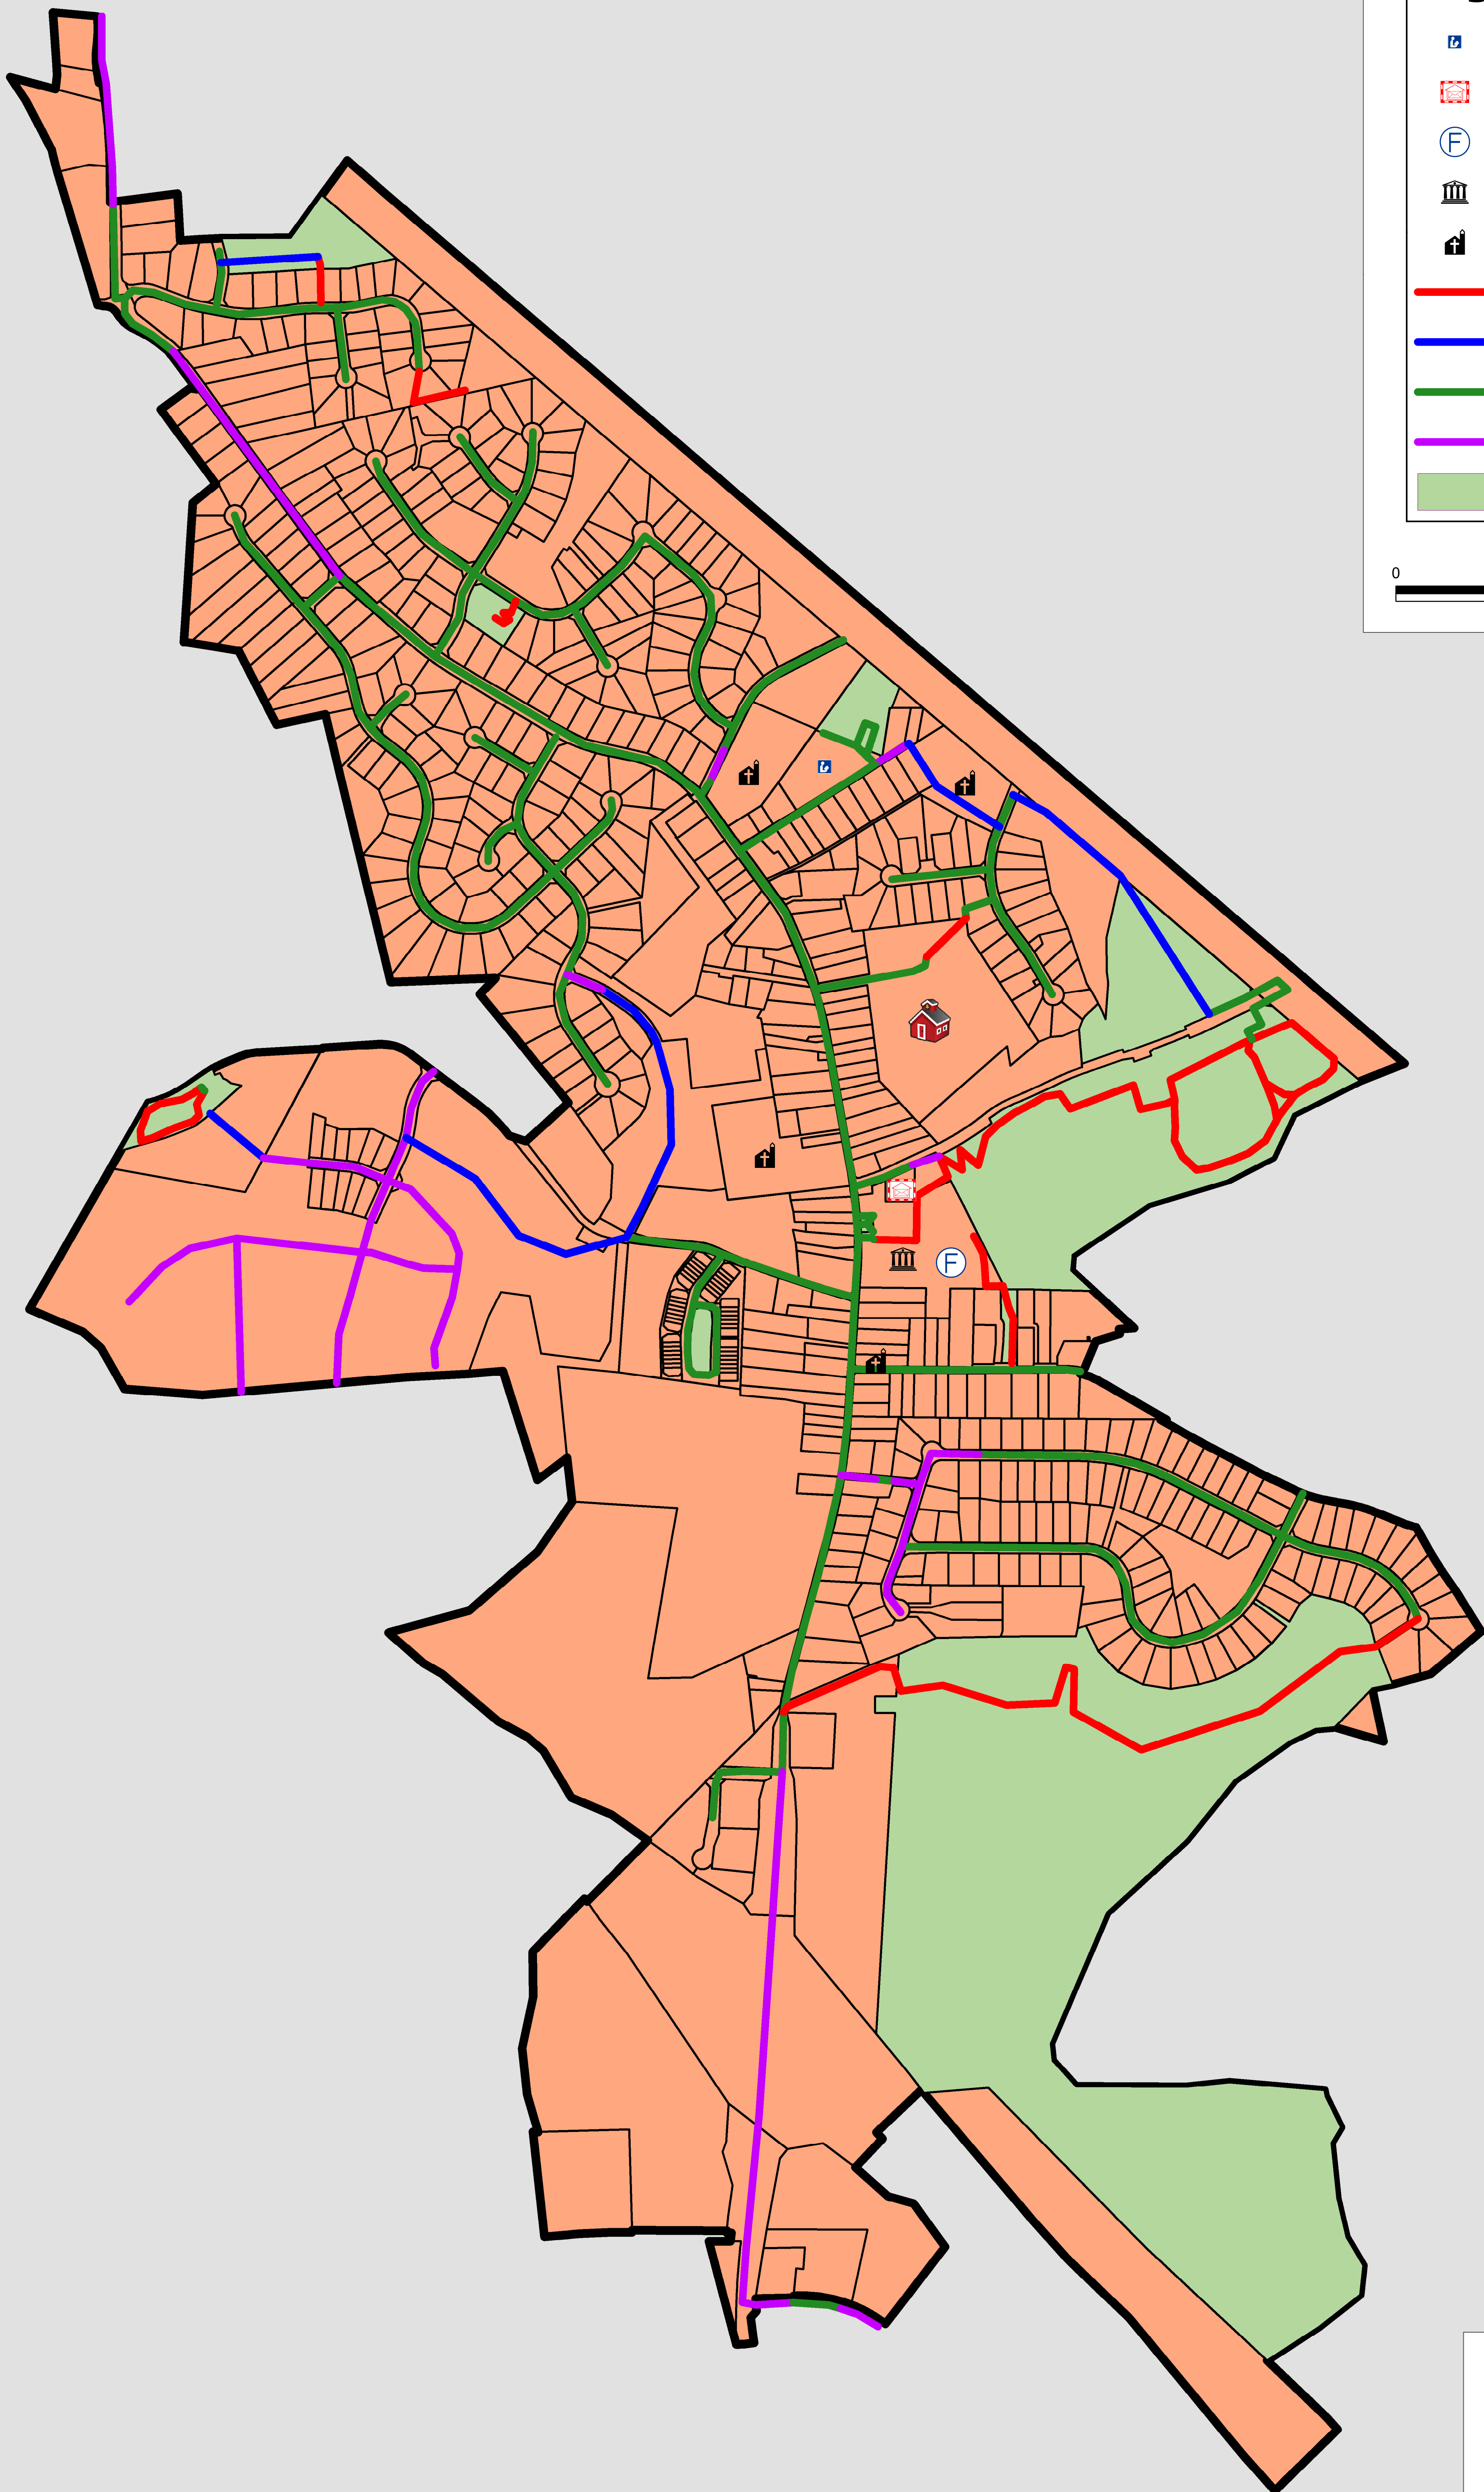

Myersville Open Space & Trails Master Plan

Legend

-  Library
-  Post Office
-  Fire Station
-  Town Hall
-  Church
-  Existing Asphalt
-  Future Asphalt
-  Existing Concrete
-  Future Concrete
-  Park