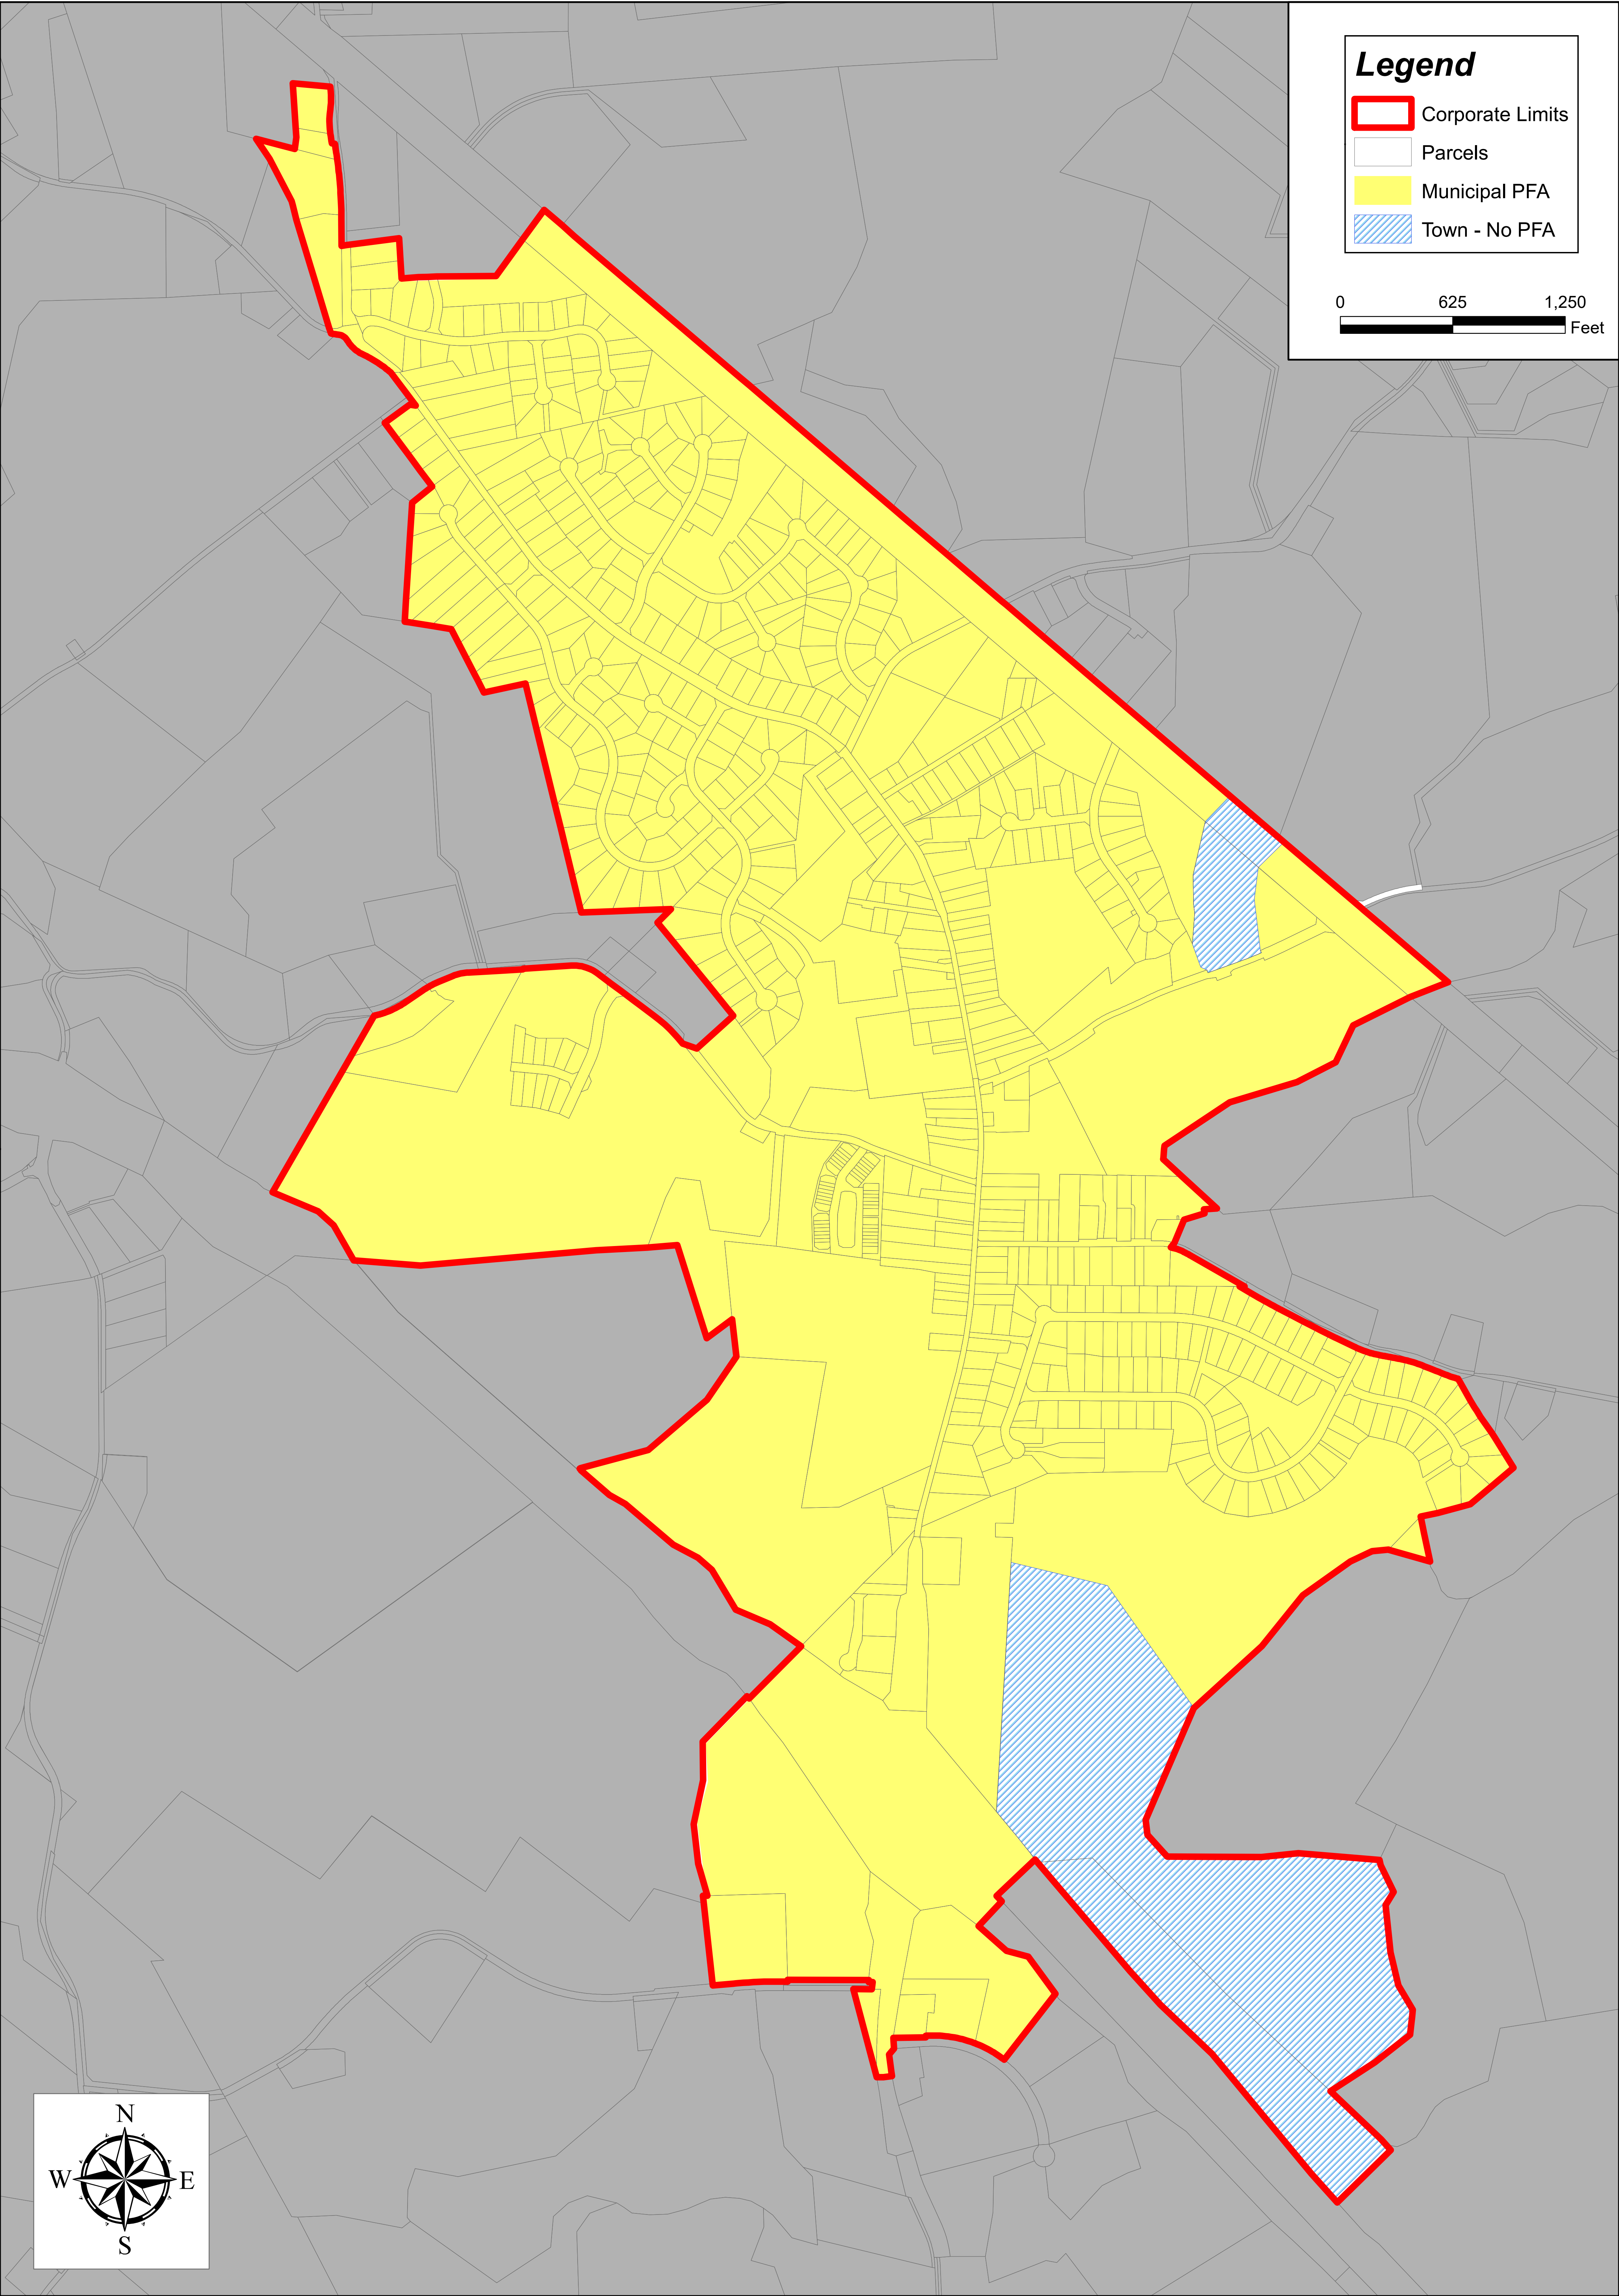

Myersville Priority Funding Area Map

Legend

-  Corporate Limits
-  Parcels
-  Municipal PFA
-  Town - No PFA