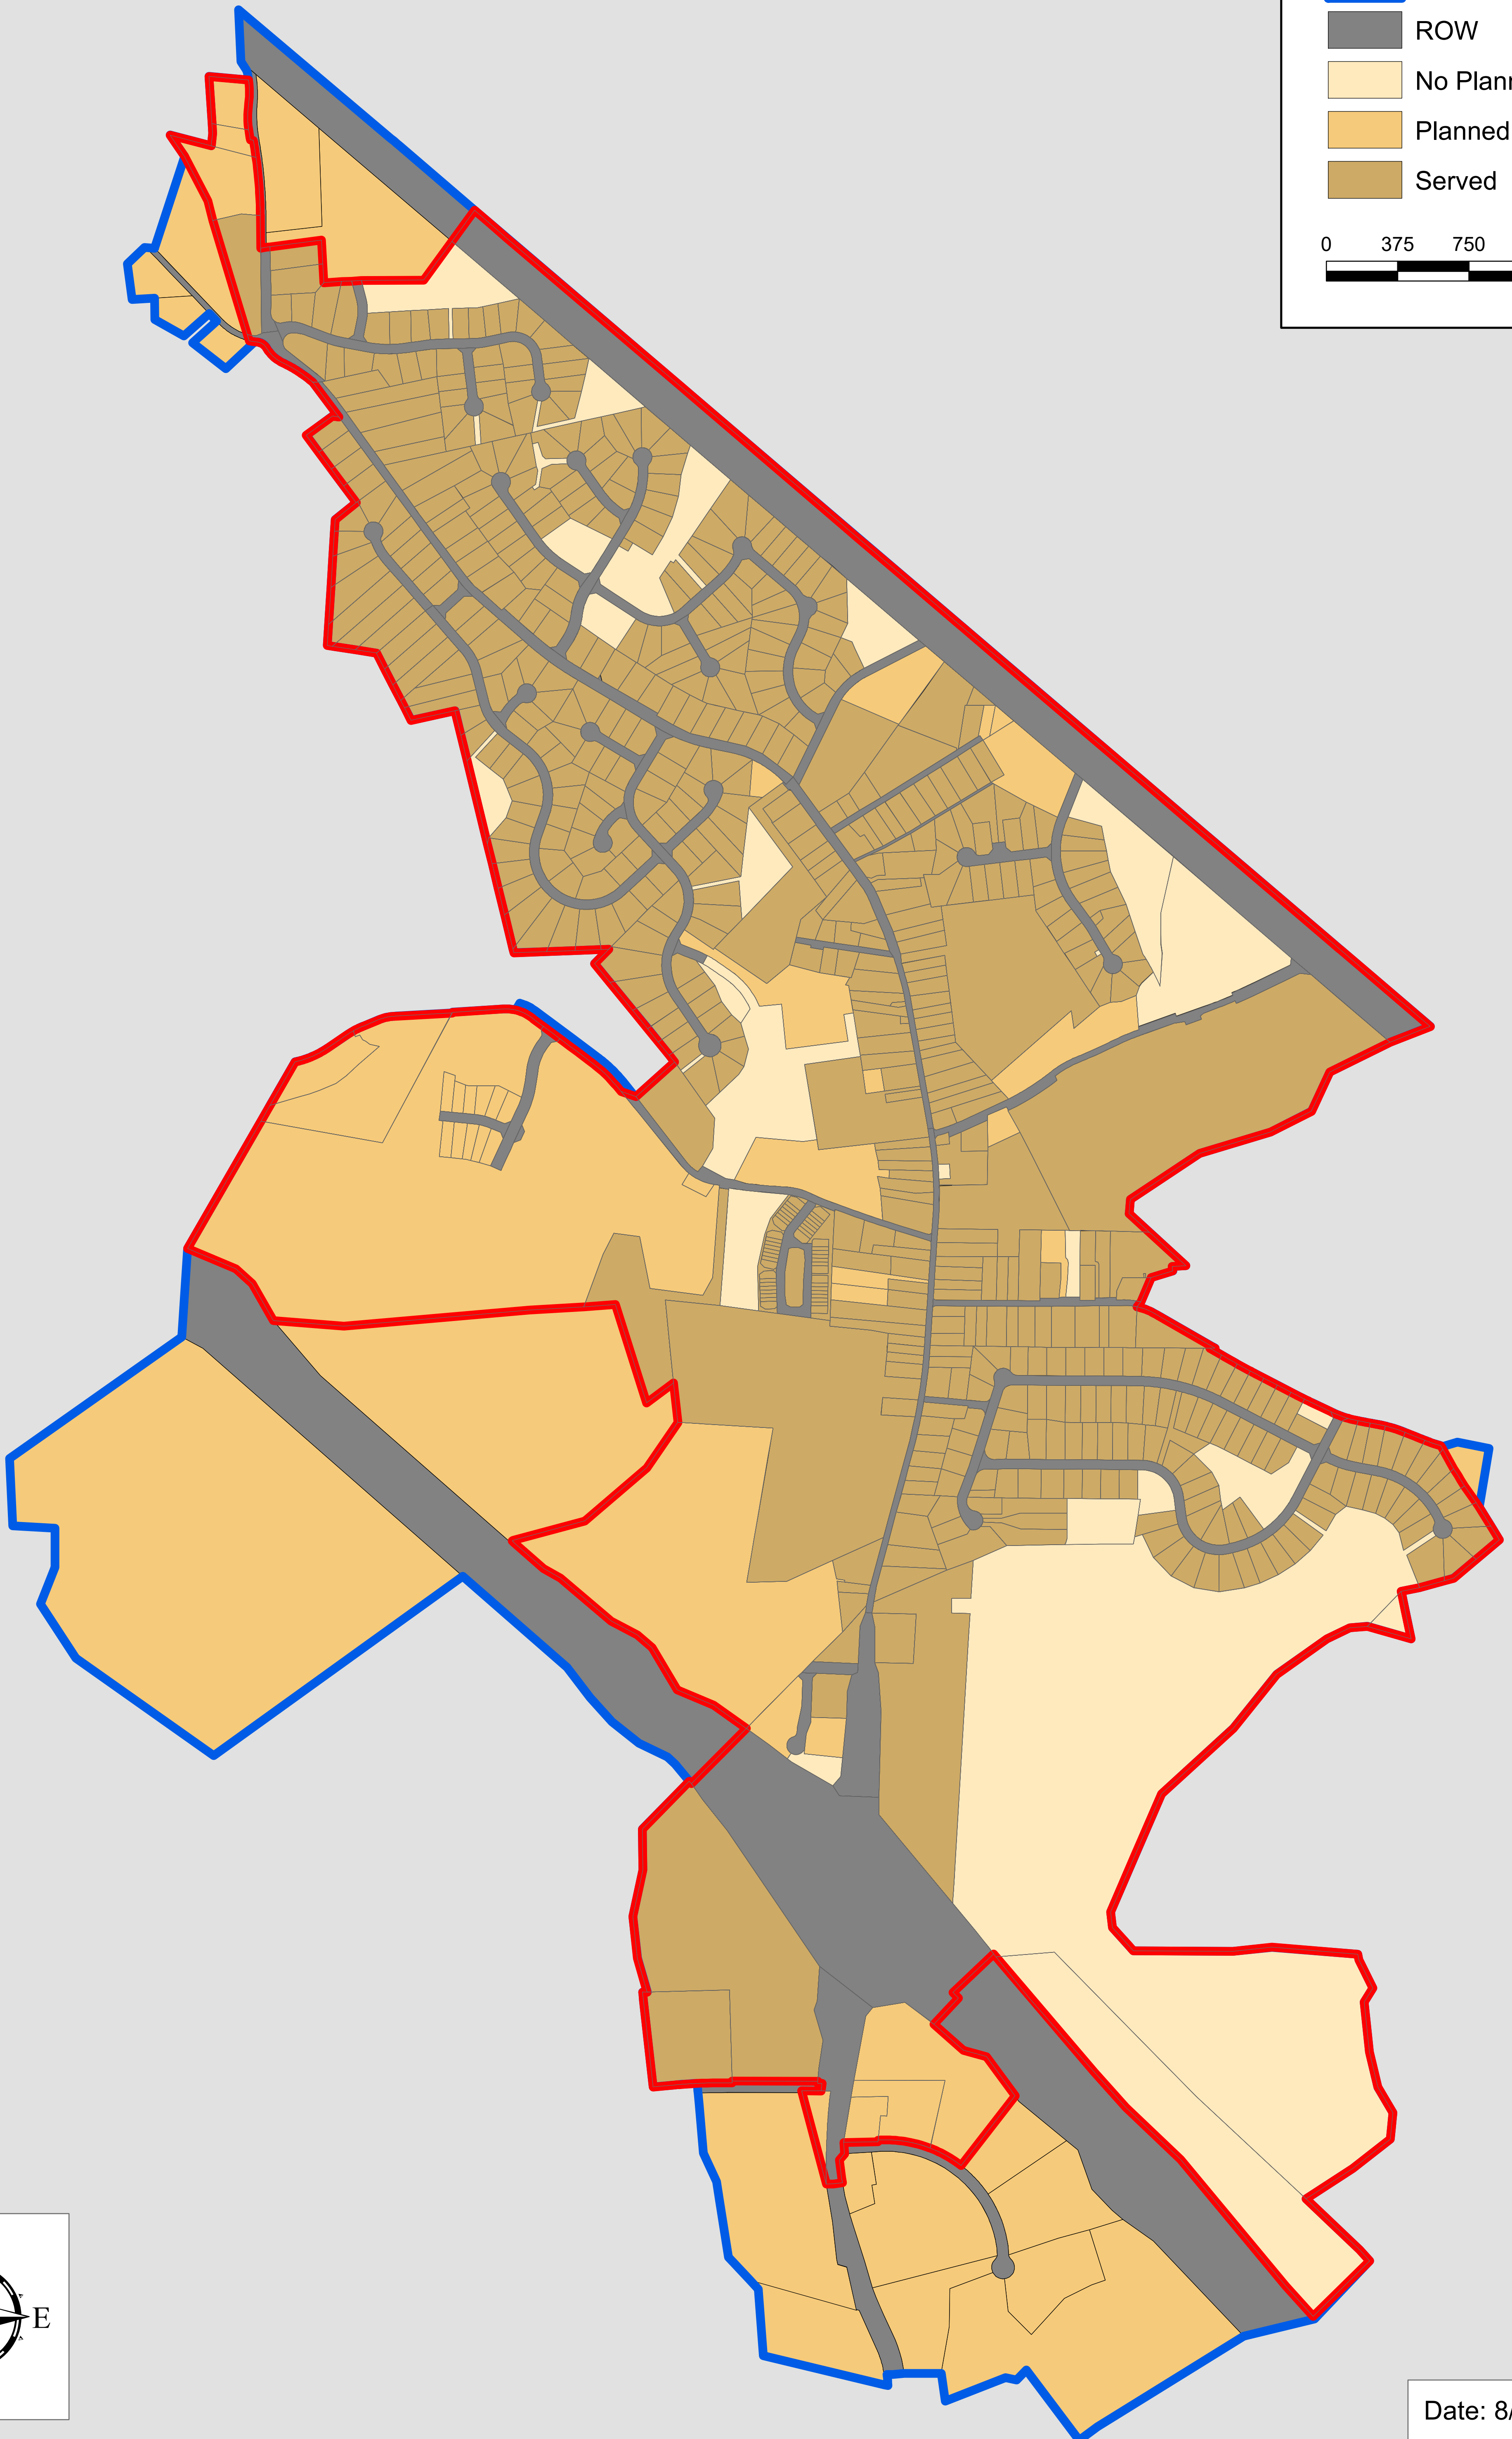

Myersville Sewer Service Map

Legend

- Parcels
- Corporate Limits
- Growth Boundary
- ROW
- No Planned Service
- Planned Service
- Served

0 375 750 1,500 Feet

Date: 8/5/2024