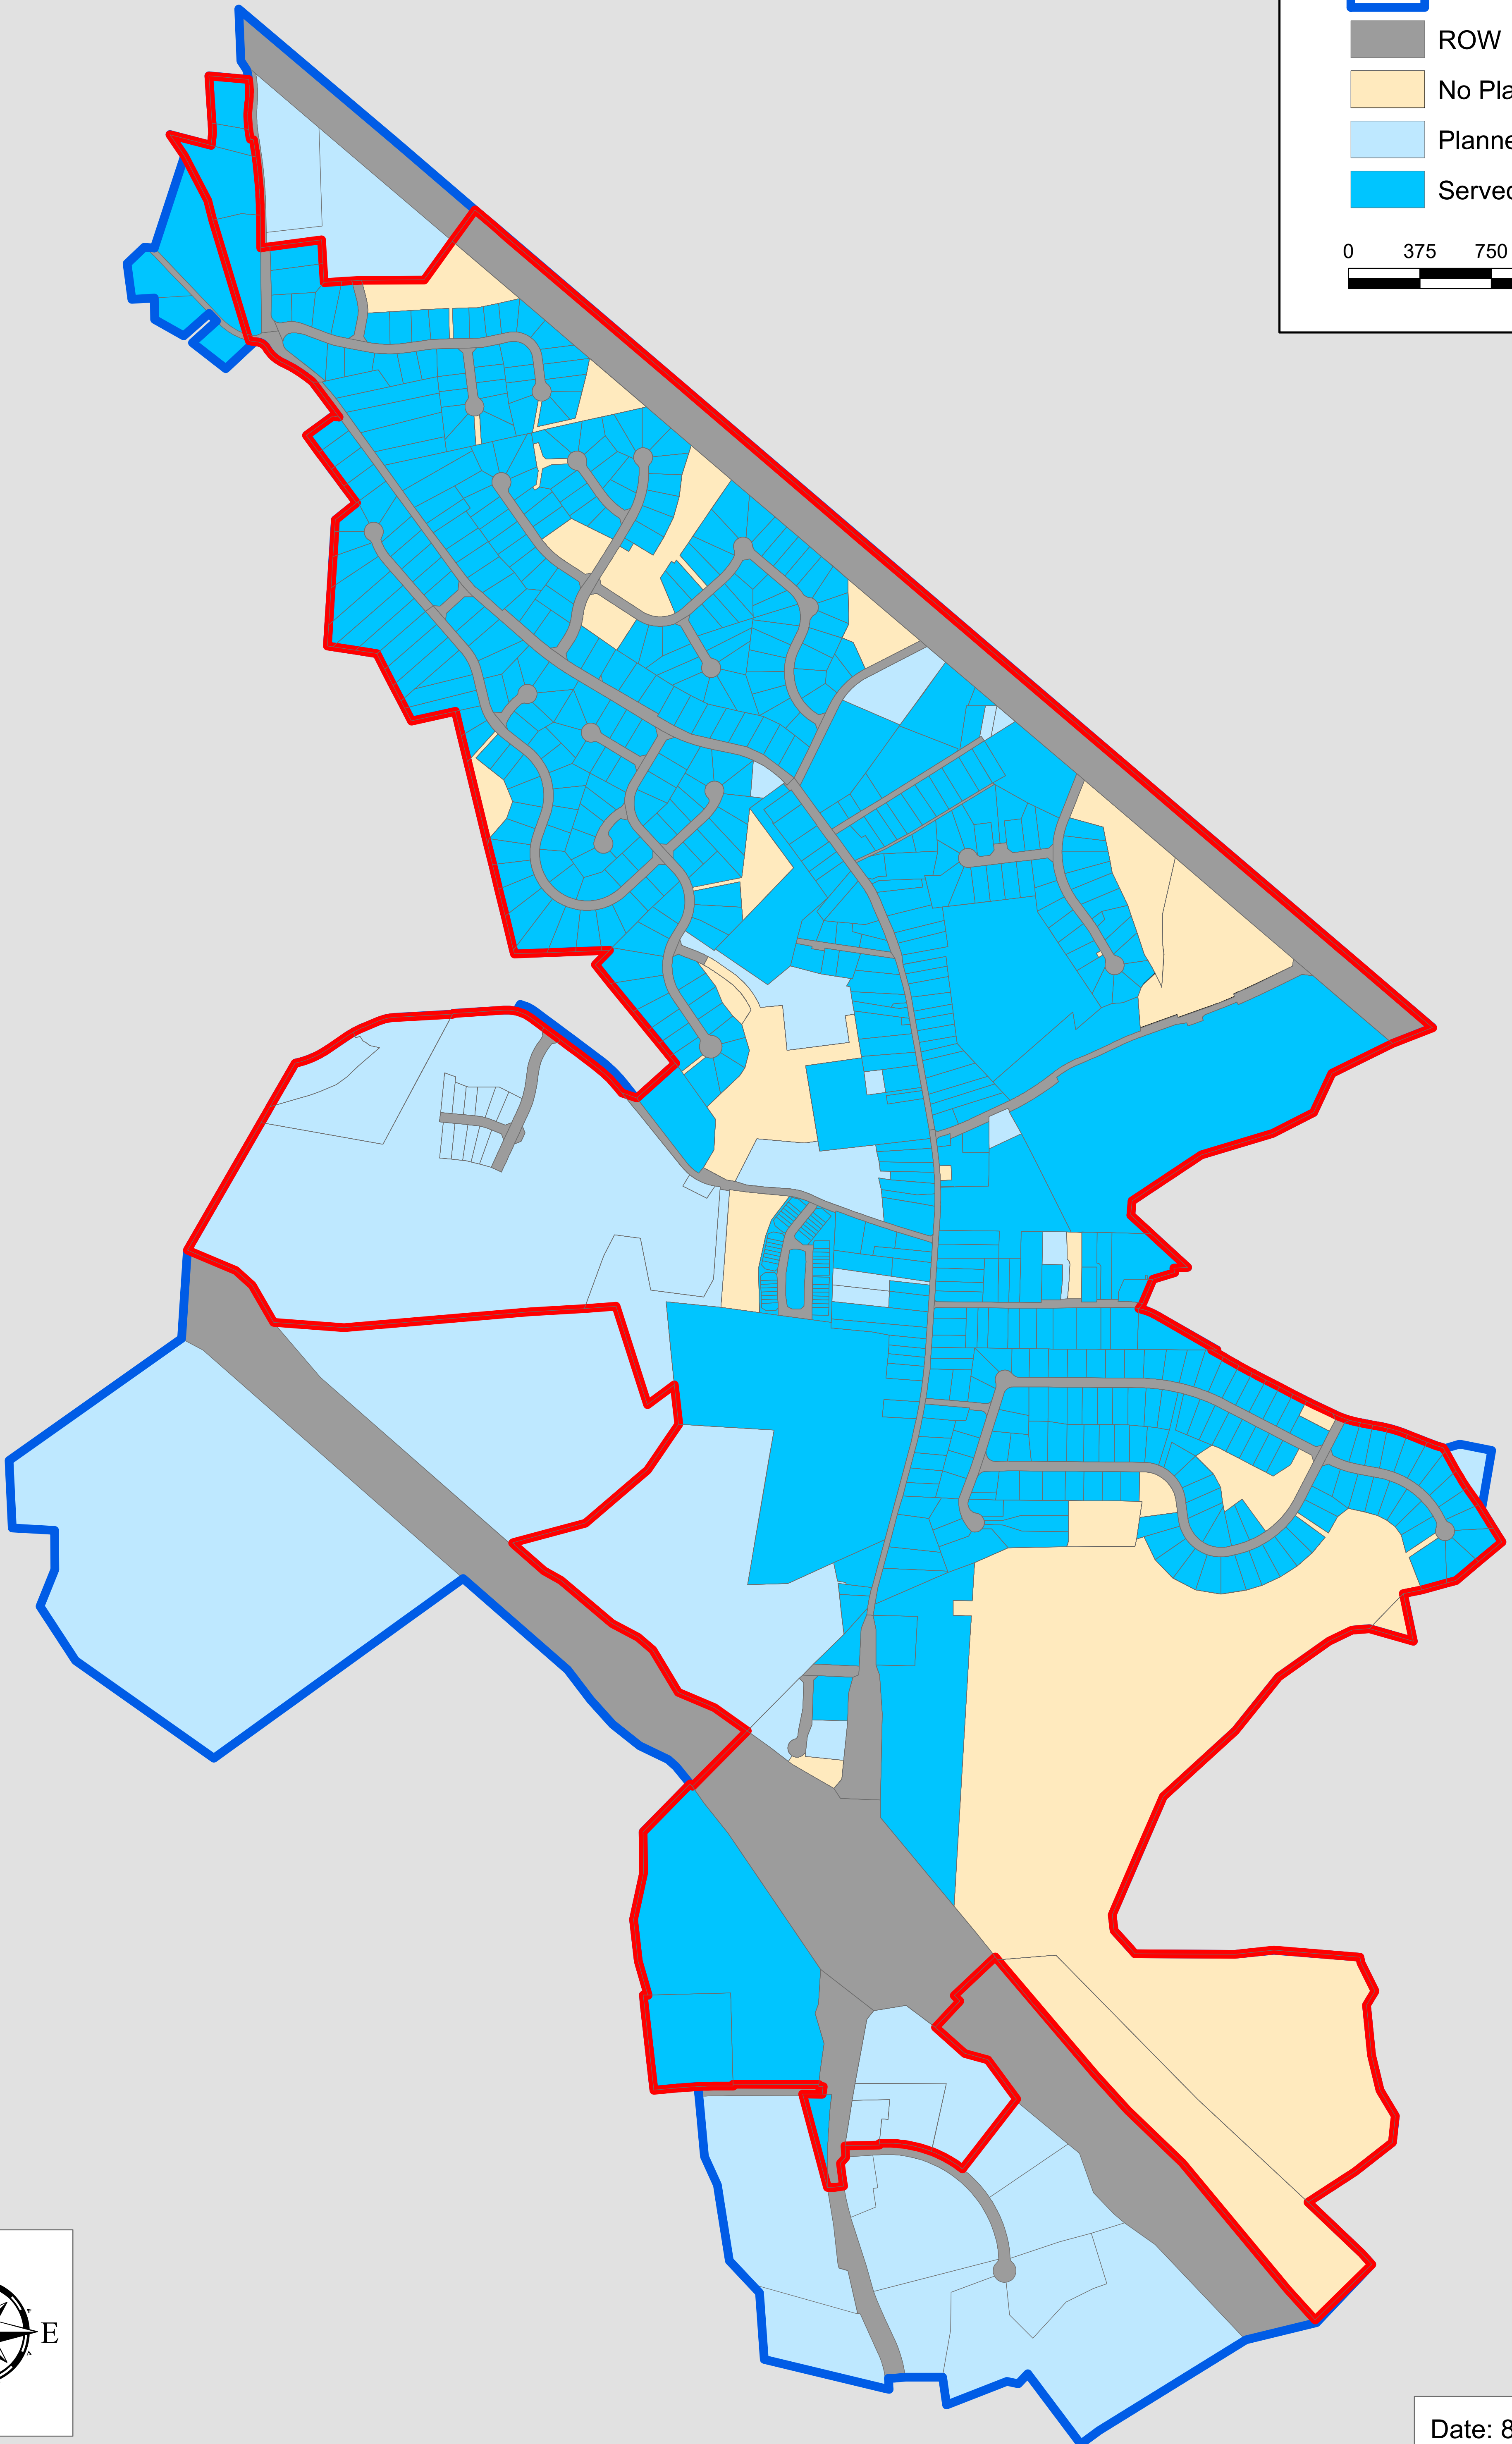

# Myersville Water Service Map

## Legend

- Parcels
- Corporate Limits
- Growth Boundary
- ROW
- No Planned Service
- Planned Service
- Served

0 375 750 1,500 Feet

Date: 8/5/2024