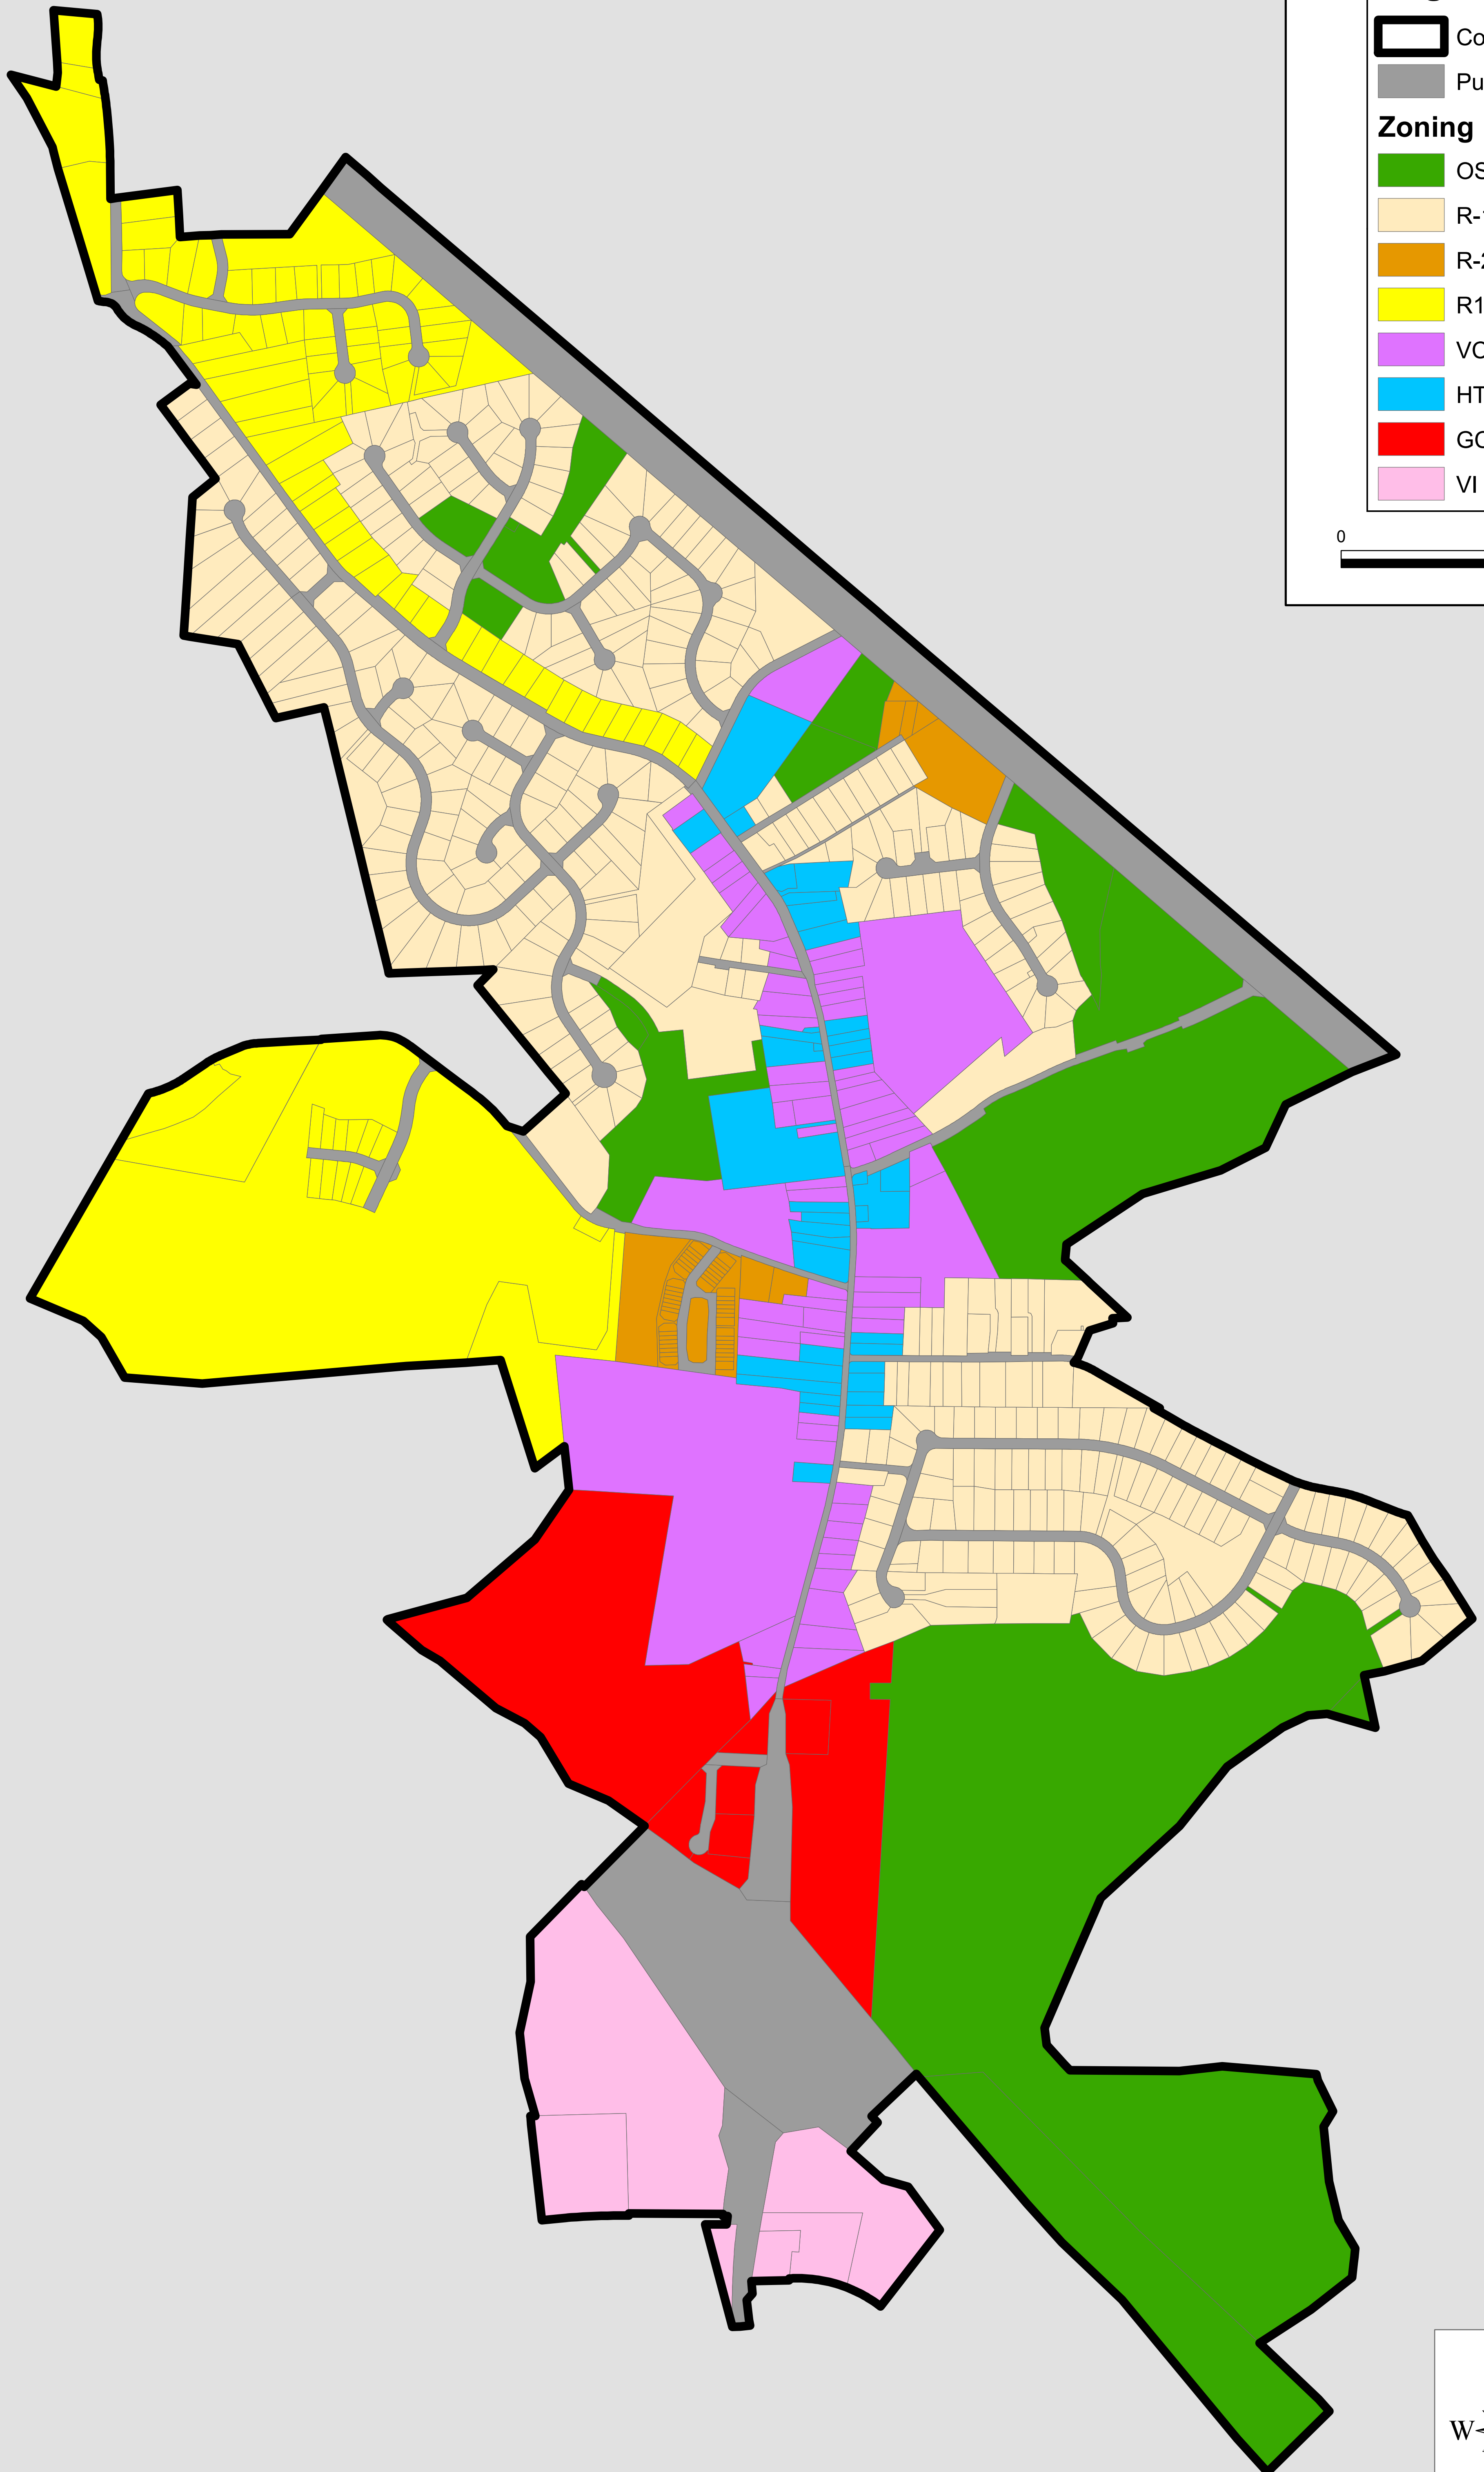

Myersville Zoning Map

Legend

- Corporate Limits
- Public ROW
- Zoning**
- OS
- R-1
- R-2
- R1-SG
- VC
- HTC
- GC
- VI